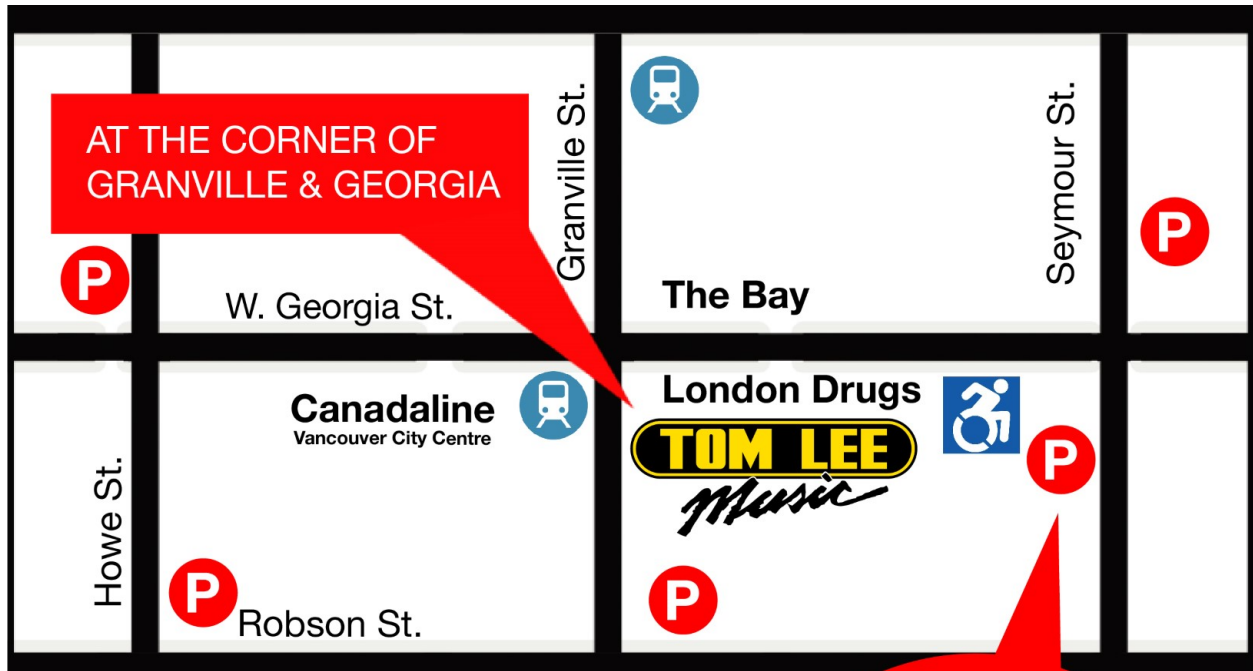

DAY 8 – APRIL 15

DAY 9 – APRIL 16

DAY 10 – APRIL 17

DAY 11 – APRIL 18

DAY 12 – APRIL 19

WHERE TO GO

Tom Lee Music Vancouver, Music Experience Centre
728 Granville Street
Vancouver, BC V6Z 1E4

Monday, April 08, 2024